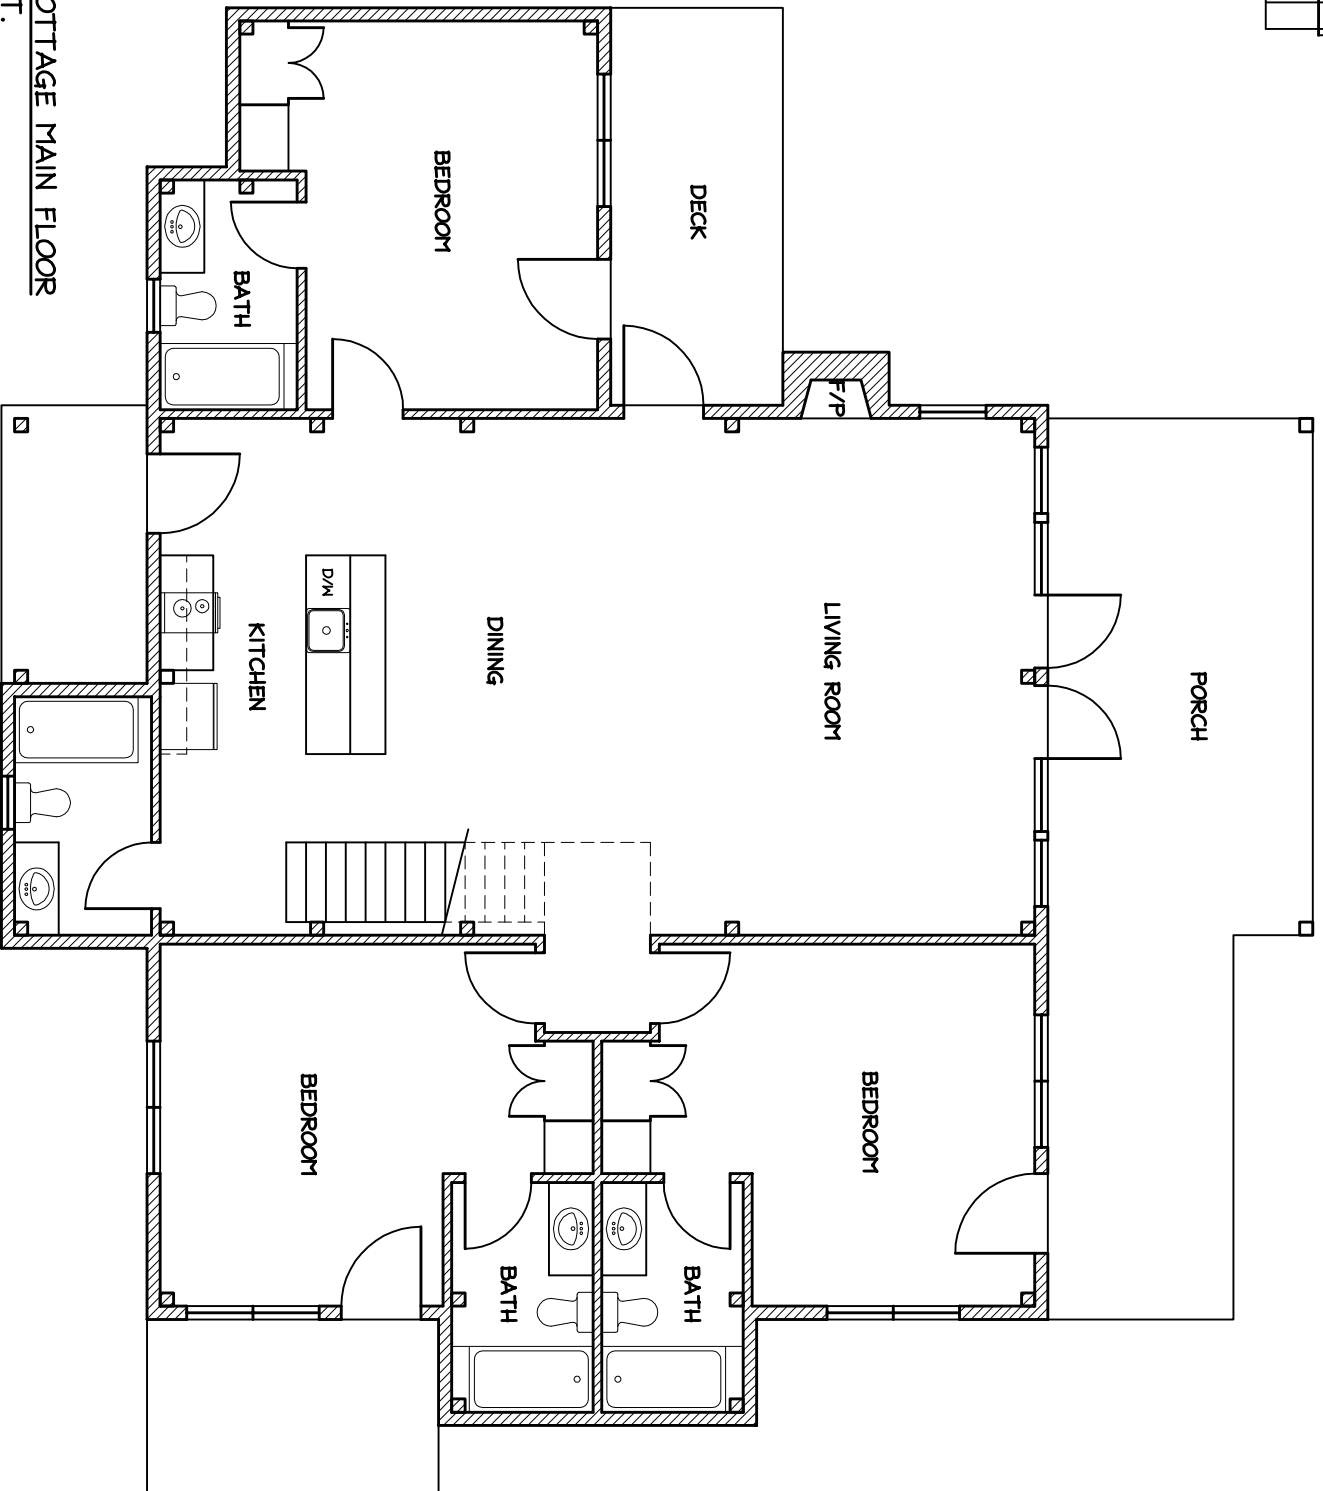

OSPREY BUNKIE
268 SQ.FT.

OSPREY COTTAGE MAIN FLOOR
1,528 SQ.FT.