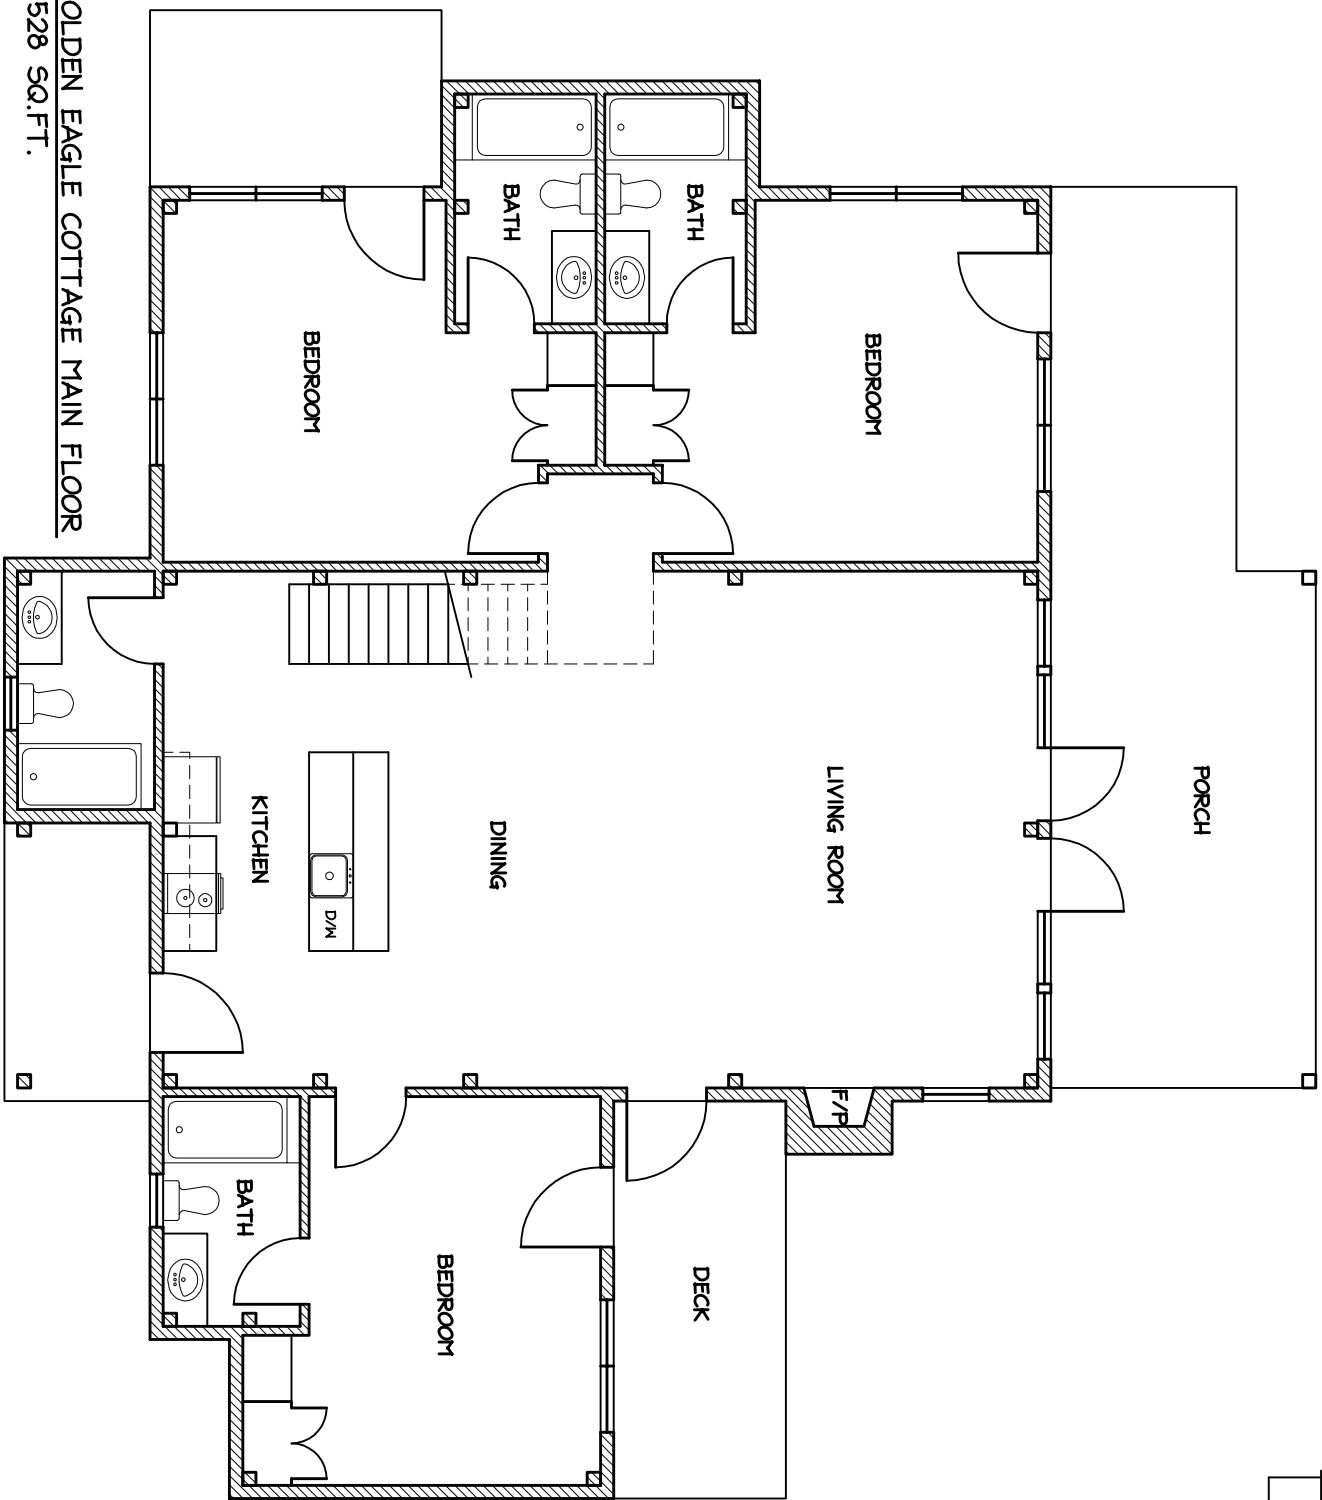

GOLDEN EAGLE BUNKIE
268 SQ.FT.

GOLDEN EAGLE COTTAGE MAIN FLOOR
1,528 SQ.FT.